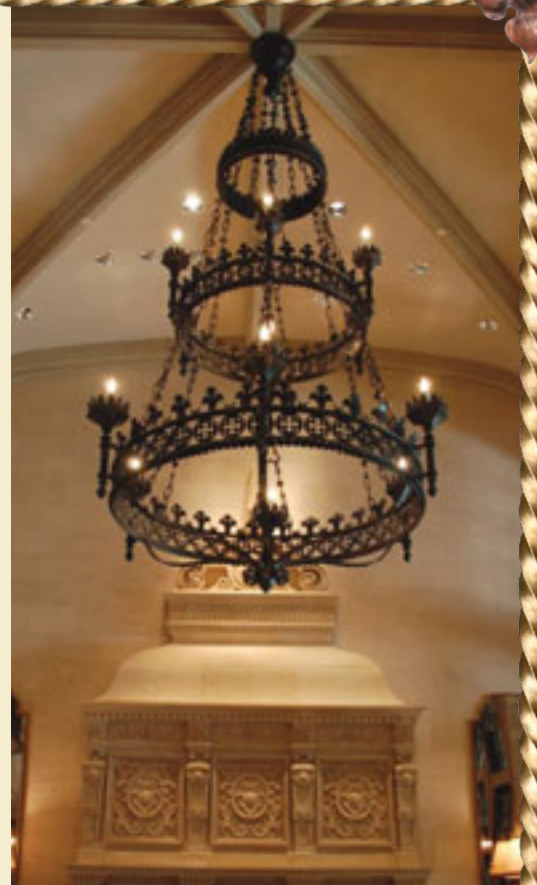

IRON AGE

STUDIOS
Metal Artistry

Designed by Betty Lou Phillips

✦ Repoussé
✦ Hand-forging
✦ Lanterns ✦ Chandeliers
✦ Railings ✦ Gates
✦ Doors

(214) 827-8860
Fax: (214) 827-8108
4528 Crosstown Expwy.
Dallas, TX 75223
www.ironagemetal.com
sales@ironagemetal.com